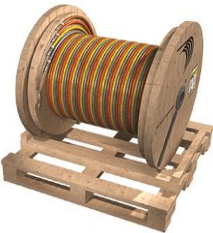

Premium Packaging Options  
 Distributor Price Sheet  
 SHEET: PKG 2383  
 DATED: November 8th 2019

**PRICES SHOWN ARE PER 1,000 FEET. SUBJECT TO CHANGE WITHOUT NOTICE.**

PullPro	PullPro provides much more than cool packaging. Our SuperSlick Elite jacketing and tangle/memory-free technology help make PullPro a must-have on your next job.	Conductor	Solid	Stranded
			1	1
		14 AWG	\$251.68	\$279.91
		12 AWG	\$386.12	\$413.66
		10 AWG	\$604.08	\$632.63

Cyclone Barrel Pack	Stranded				
	Conductors	4	5	6	7
	14 AWG	\$1,070.97	\$1,338.71	\$1,606.46	\$1,874.20
	12 AWG	\$1,582.68	\$1,978.35	\$2,374.02	\$2,769.69
	10 AWG	\$2,420.48	\$3,025.61	\$3,630.73	\$4,235.85

The tool-free Cyclone Barrel Pack can be ordered in 120v, 277v or custom color combinations. Pulling multiple circuits has never been this easy!

Reel Payoff	The Reel Payoff is the industry's first self-spinning wooden reel. This one-of-a-kind product takes labor-savings to another level. Call your local Encore sales rep to inquire about trying the Reel Payoff today!	Reel Size
		24"
30"		
32"		
36"		
42"		
48"		